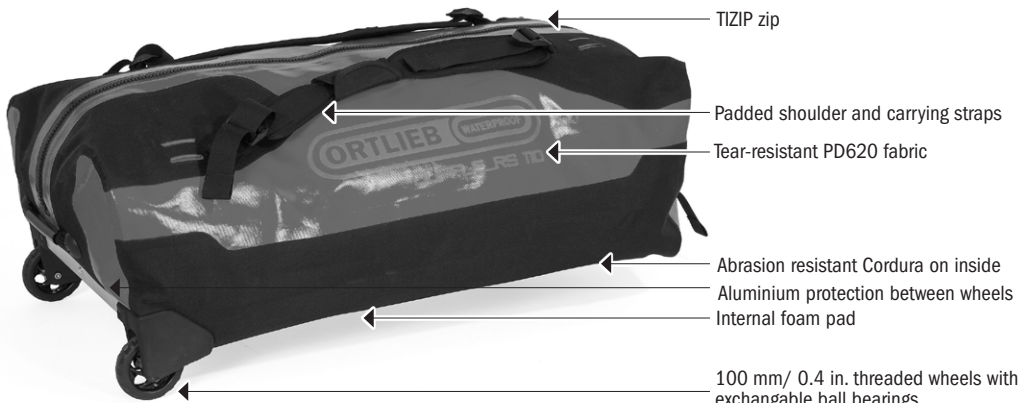

PRODUCT INFO

DUFFLE RS

Waterproof expedition and travel bag with wheels

- TIZIP zip
- Padded shoulder and carrying straps
- Tear-resistant PD620 fabric
- Abrasion resistant Cordura on inside
- Aluminium protection between wheels
- Internal foam pad
- 100 mm/ 0.4 in. threaded wheels with exchangeable ball bearings

- Outer mesh pocket with zip (not waterproof)
- 2 loops for rigging and fixing of further equipment (on both sides)
- Indication of volume
- Hook for locking
- Handle, adjustable

OutDoor INDUSTRY AWARD 2014 (organised by Messe Friedrichshafen and Deutscher Designer Club) July 2014

Editor's Choice for Duffle RS 110, German outdoor magazine, 3/2015

Wire loop for locking the bag with padlock (padlock not included)

size	height cm/in.	width cm/in.	depth cm/in.	volume L/cu.in.	weight g/oz.
85 L	29/11.4	73/28.7	45/17.7	85/5200	2790/98.5
110 L	33/13	86/33.9	45/17.7	110/6700	2990/105.5
140 L	36/14.2	98/38.6	45/17.7	140/8550	3190/112.6

SPECIFICATIONS:

- + Waterproof lightweight heavy duty expedition and travel bag in three sizes with wheel system
- + Perfect for trekking, travel, expedition, individual travelling
- + Extremely abrasion and tear-resistant fabric
- + Can be carried as a bag or on the back
- + 100 mm/ 0.4 in threaded outdoor wheels with high clearance in rough terrain
- + Adjustable handle for comfortable pulling
- + Padded removable shoulder straps (backpack function)
- + Padded base for high stability when fully loaded
- + Aluminium base between wheels for protection of bag's base
- + Long waterproof TIZIP zipper with large opening for easy access
- + Internal compression strap adjusts volume, including sleeve for valuables
- + 1 outer mesh pocket with zipper (not waterproof)
- + 4 fixing loops on top side for rigging
- + Bag can be locked by using a padlock and inserting it through wire loop provided at end of zipper (lock not included)
- + Indication of volume on side of the bag